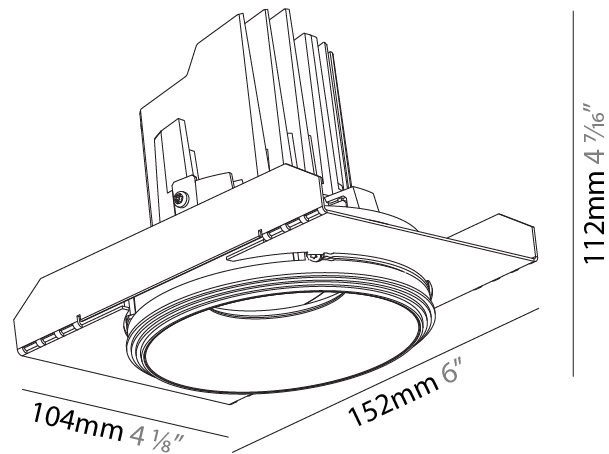

ELECTRICAL

Lamp Type: LED (Zhaga Standard)
Input Wattage (W): 13.2 / 16.5
Total Output Wattage (W): 12.1 / 14.7
Dimming: Tri-Mode (Non-Dimming and Phase Dimming (120Vac only) and 0-10V Dimming)
Driver Included: No
Driver Location: Recessed Housing
Driver Type: Constant Current - Universal
Driver Class: Class 2
Housing: See components
Input Voltage (V): 120 - 277
Constant Current (MA): 350

LED

Number of LEDs: 1
Color Temperature (°K): 2700 / 3000 / 3500 / 4000
Max. Delivered Lumen (lm): 850 / 950 / 1019 / 1040
Nominal Lumen (lm): 960 / 1070 / 1156 / 1180
CRI: >90 CRI
Efficiency (%): 88.5
Lamp Life (hrs): 50000
Upon Request: RGB-W Tunable White Special Color Temperature Special LED

OPTICAL

Reflector°: 10
Adjustability: Rotational 355°; Tilt 10°
Upon Request: Special Beam Angles

RATINGS AND CERTIFICATIONS

Zaneen Group Inc. © 2024, T 1800-388-3382, F 416-247-9319, www.zaneen.com
Certified By: Certified for North American Standards
Available for International specifications by adding "INT" at the end of the existing Model #. For assistance on 'custom' specifications, contact zteam@zaneen.com.
IP Rating: IP20
If a conflict occurs to supply the best product, we reserve the right to change specifications or materials without notice. The most recent specification sheets are found at zaneen.com

104mm 4 1/8"

152mm 6"

112mm 4 7/16"

Ø 107mm 4 3/16"

111mm 4 3/8"	130mm 5 1/8"	10 | 12 1/2 | 15 | 25mm 3/8" | 1/2" | 9/16" | 1"	10°	355°		
A