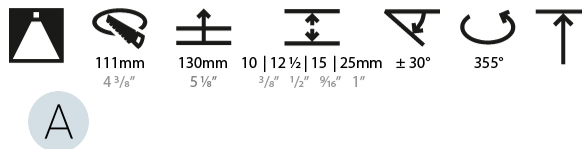

PHYSICAL

Shape: Round
Diameter (mm): 107
Diameter (in): 4 3/16
Height (mm): 112
Height (in): 4 7/16
Ceiling Thickness (mm): 10 / 12.5 / 15 / 25
Ceiling Thickness (in): 3/8 or 1/2 or 9/16 or 1
Min. Recessing Depth (mm): 130
Min. Recessing Depth (in): 5 1/8
Light Distribution: Adjustable / Downlight
Weight (kg): 0.596
Weight (lbs): 1.31
Fixture Finish: SSR / BKV / CWI / CRY / HAB / LAG / UFT / ITA / RUA / RUR / MIC / FTG / MYG / TWT / LOD / PUS / FRO / FUP / KIA / POP / BLS / SPG / MEY / GOH / GUM / CHC / COM / ABZ / JAG / OBR / MOS / ROR
Fixture Material: Aluminum Die Cast
Cut-out Measurements: Ø 111mm / 4 3/8"
Upon Request: Unique Ceiling Thickness

ELECTRICAL

Lamp Type: LED (Zhaga Standard)
Input Wattage (W): 13.2 / 16.5
Total Output Wattage (W): 12.1 / 14.7
Dimming: Tri-Mode (Non-Dimming and Phase Dimming (120Vac only) and 0-10V Dimming)
Driver Included: No
Driver Location: Recessed Housing
Driver Type: Constant Current - Universal
Driver Class: Class 2
Housing: See components
Input Voltage (V): 120 - 277
Constant Current (MA): 350

LED

Number of LEDs: 1
Color Temperature (°K): 2700 / 3000 / 3500 / 4000
Max. Delivered Lumen (lm): 850 / 950 / 1019 / 1040
Nominal Lumen (lm): 960 / 1070 / 1156 / 1180
CRI: >90 CRI
Lamp Life (hrs): 50000
Upon Request: RGB-W Tunable White Special Color Temperature Special LED

OPTICAL

Reflector: 10
Adjustability: Rotational 355°; Tilt 30°
Upon Request: Special Beam Angles

RATINGS AND CERTIFICATIONS