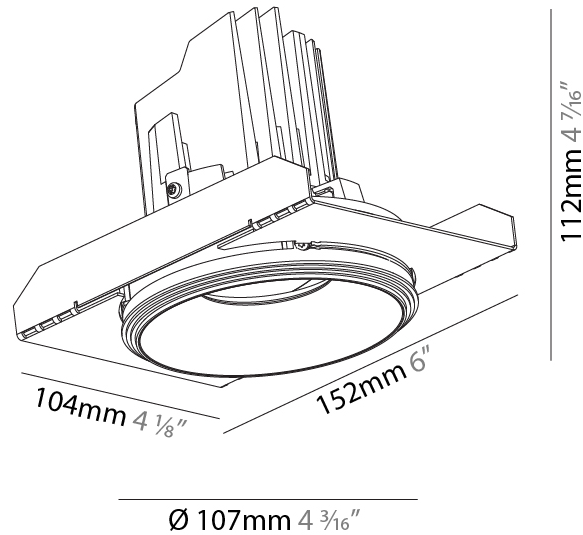

GENERAL

Series: Bioniq
 Subseries: Bioniq Round Semi Adjustable
 Brand: Prolicht
 Division: Architectural
 Mounting Type: Trimless
 Mounting Location: Ceiling
 Subcategory: Downlight

PHYSICAL

Shape: Round
 Diameter (mm): 107
 Diameter (in): 4 3/16
 Height (mm): 112
 Height (in): 4 7/16
 Ceiling Thickness (mm): 10 / 12.5 / 15 / 25
 Ceiling Thickness (in): 3/8 or 1/2 or 9/16 or 1
 Min. Recessing Depth (mm): 130
 Min. Recessing Depth (in): 5 1/8
 Light Distribution: Adjustable / Downlight
 Weight (kg): 0.609
 Weight (lbs): 1.34
 Fixture Finish: SSR / BKV / CWI / CRY / HAB / LAG / UFT / ITA / RUA / RUR / MIC / FTG / MYG / TWT / LOD / PUS / FRO / FUP / KIA / POP / BLS / SPG / MEY / GOH / GUM / CHC / COM / ABZ / JAG / OBR / MOS / ROR
 Fixture Material: Aluminum Die Cast
 Cut-out Measurements: Ø 111mm / 4 3/8"
 Upon Request: Unique Ceiling Thickness

RATINGS AND CERTIFICATIONS

Certified By: Certified for North American Standards
 IP rating: IP20

111mm 4 3/16"	130mm 5 1/8"	10 12 1/2 15 25mm 3/8" 1/2" 9/16" 1"	10°	355°		
A						

BIONIQ ROUND SEMI ADJUSTABLE TRIMLESS