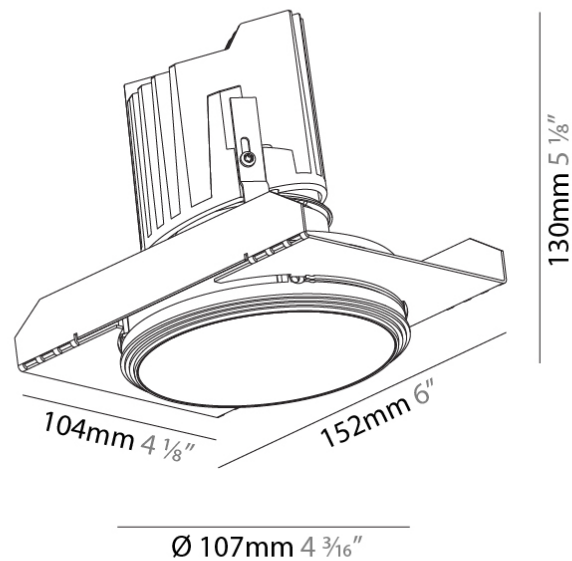

ELECTRICAL

Lamp Type: LED (Zhaga Standard)
Input Wattage (W): 13
Total Output Wattage (W): 11.8
Dimming: Tri-Mode (Non-Dimming and Phase Dimming (120Vac only) and 0-10V Dimming)
Driver Included: No
Driver Location: Recessed Housing
Driver Type: Constant Current - Universal
Driver Class: Class 2
Housing: See components
Input Voltage (V): 120 - 277
Constant Current (MA): 350

LED

Number of LEDs: 1
Color Temperature (°K): 2700 / 3000 / 3500 / 4000
Max. Delivered Lumen (lm): 876 / 909 / 955 / 974
Nominal Lumen (lm): 1304 / 1352 / 1421 / 1450
CRI: >90 CRI
Efficiency (%): 87.9 / 88.4 / 87.9
Lamp Life (hrs): 50000
Upon Request: RGB-W Tunable White Special Color Temperature Special LED

OPTICAL

Reflector°: 18 / 42 / 60
Optic°: Lens Pack - No Lens / Linear Spread Lens / Honeycomb / Spread Lens
Upon Request: Special Beam Angles

RATINGS AND CERTIFICATIONS

382, F 416-247-9319, www.zaneen.com

Created by Interchange for North American standards at the end of the existing Model #. For assistance on 'custom' specifications, contact zteam@zaneen.com. In a constant effort to supply the best product, we reserve the right to change specifications or materials without notice. The most recent specification sheets are found at zaneen.com

IP rating: IP20